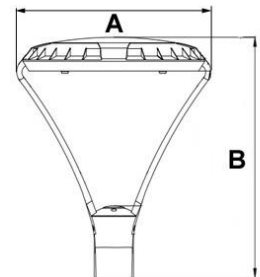

ADORA

LAMPY PARKOWE LED

CZ: park LED lampy/ SK: park LED žiarovky/ EN: park LED lamps

INDEX	ABC			Tc[K]		A [mm]	B [mm]	
5817	Adora LED	40W	5881 lm	4000 K	Szary Šedá Šedá Grey	450	523	5902216786974

Materiał / Material / Material

EN: Power supply included

AC 230V

SMD

120°

>80

65

10

60 i 70 mm